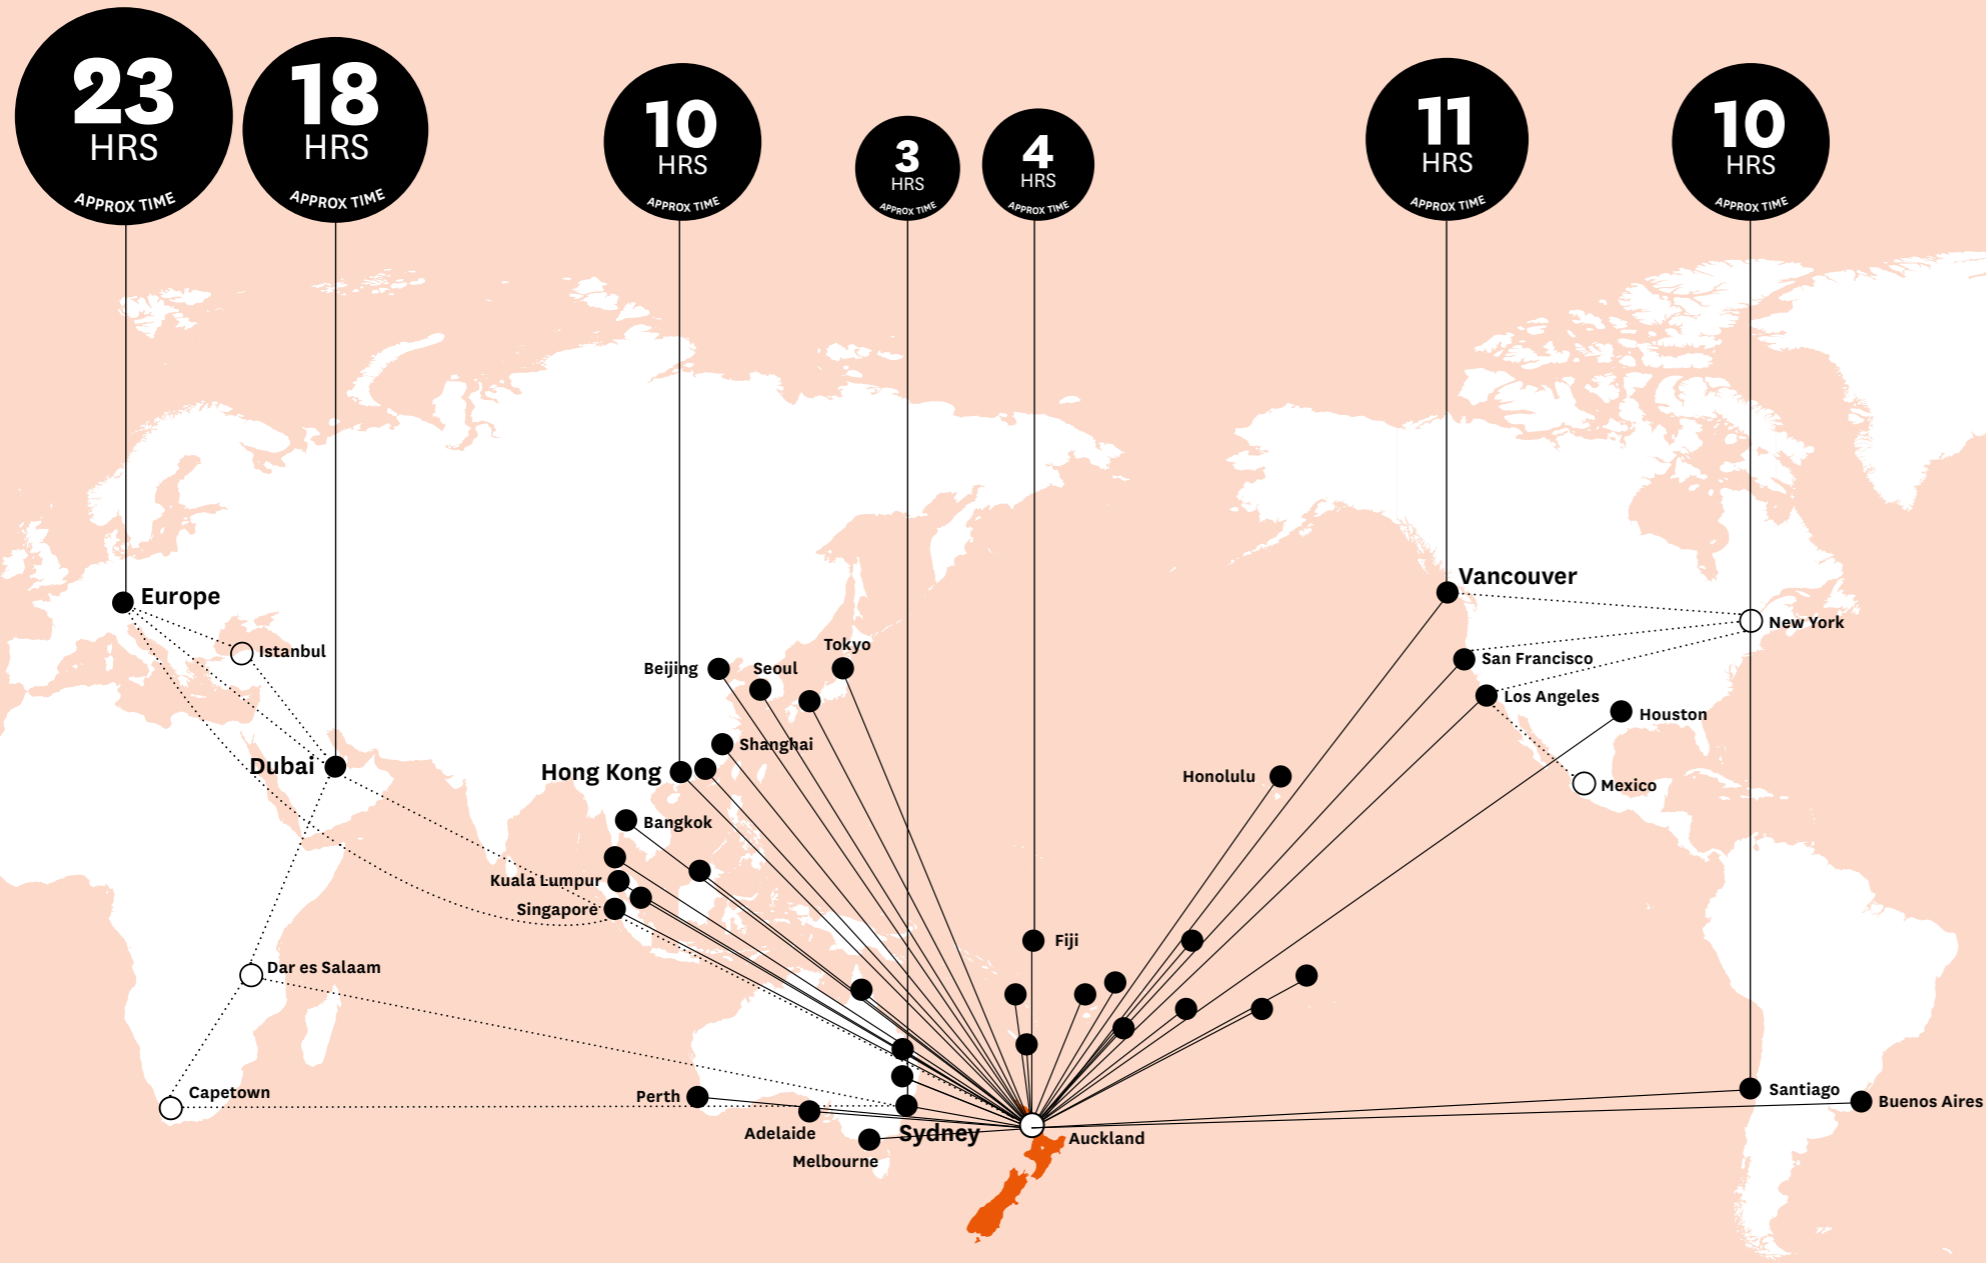

**GETTING TO AUCKLAND –
NO MATTER WHERE YOU ARE**

18

International airlines
fly direct to Auckland
from 32 destinations
around the world

70%

Auckland Airport
handles over 70% of all
international arrivals
into New Zealand

336+

Weekly flights connecting
Auckland to the world

· Airline information correct as at January 2015.
· Indication of flight times from major international hubs to Auckland, New Zealand.